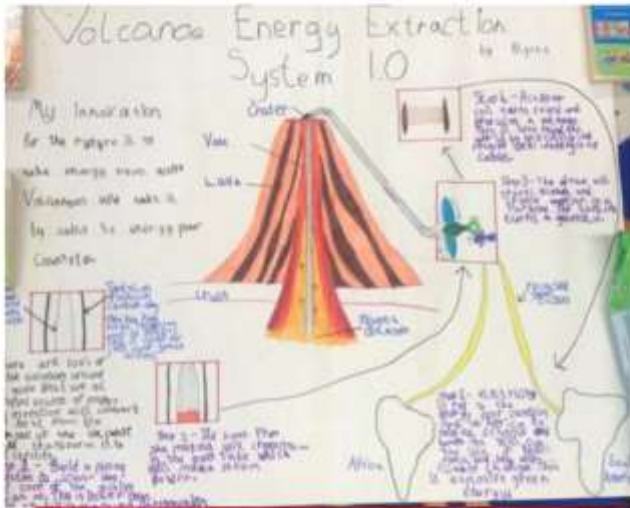

Nine Acres is running a poster competition for Science Week! The theme for British Science Week 2022 is 'Growth'. Your poster could explore a tadpole's journey into a fully grown adult frog, or look at the ways population growth is affecting the planet. See below for some of the National Winners last Year in 2021. There will be prizes for 1st, 2nd and 3rd place as well as a prize for every entry we receive! The deadline for entering the competition is March 20th and anyone can enter from EYFS-Year 6.

Good luck!