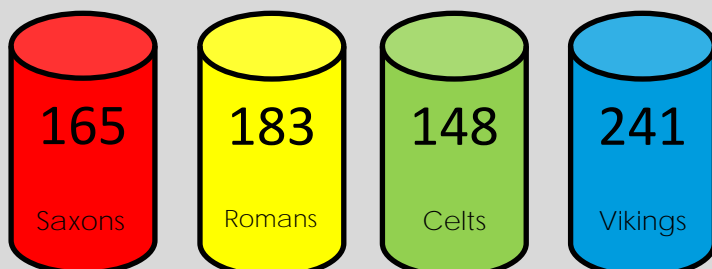

House Points Totals

Well done to **VIKINGS** who received the most House Points for this week!

Development Days

Friday 30th September 2022

Friday 16th June 2023

Friday 21st July 2023

*** 2 more dates to follow ***